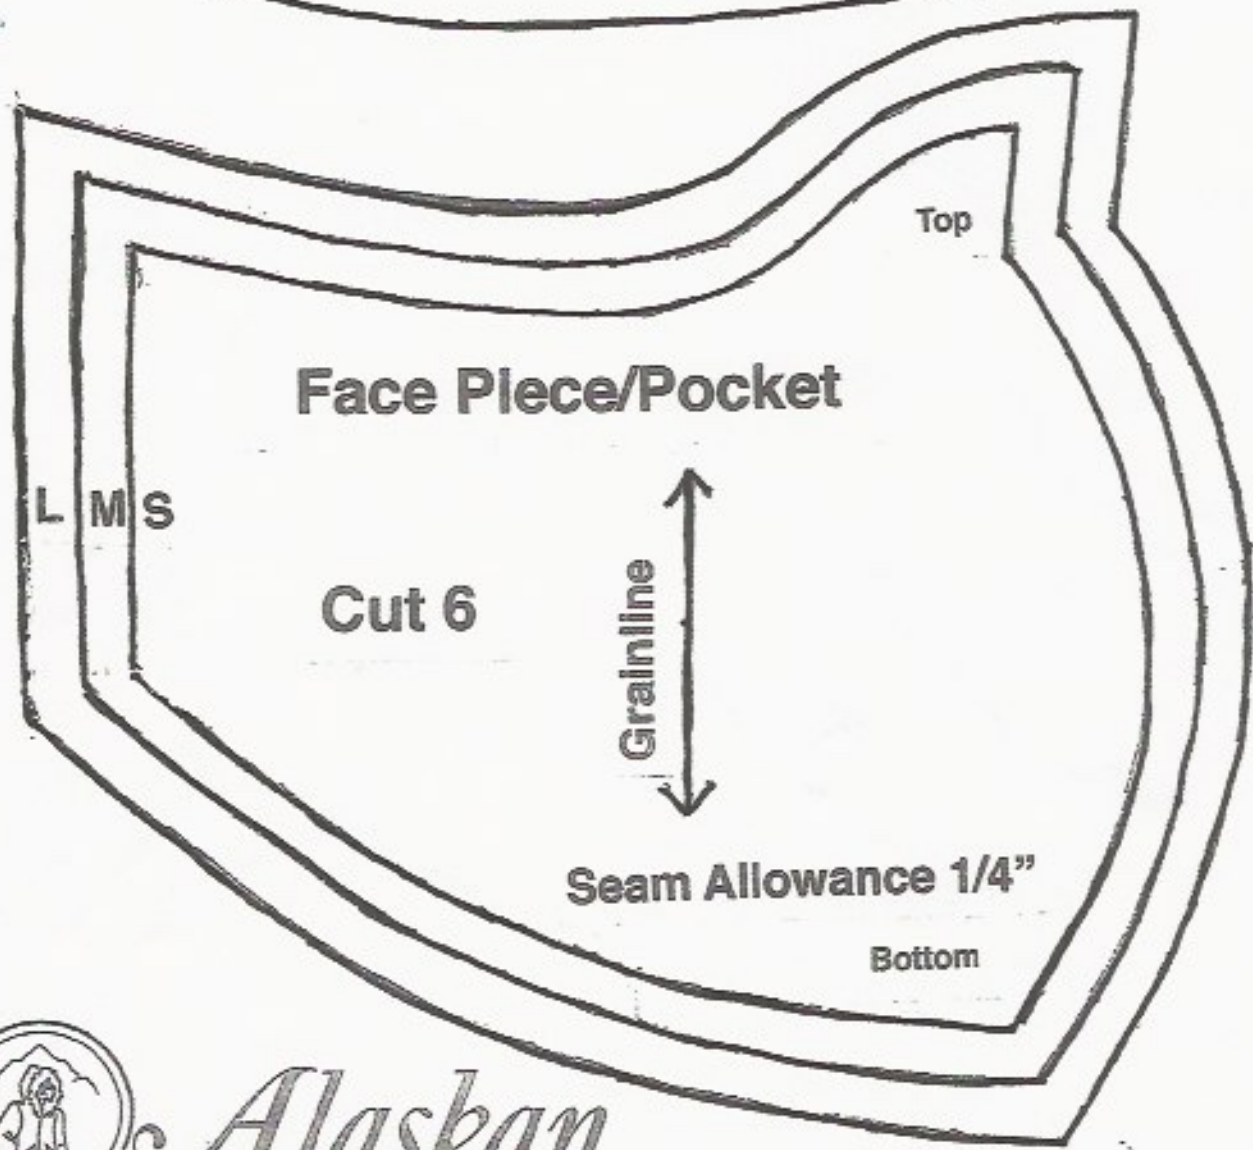

Triple Layer Fabric Face Mask with Filter Pocket

Optional features include wire at nose bridge, bias tape straps or elastic

Alaskan
Patterns